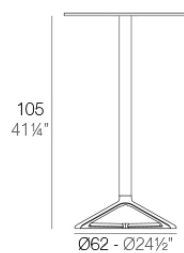

Delta table base h:105cm

by Jorge Pensi

The Delta furniture design collection, designed by Jorge Pensi for Vondom. Is made to fit in with exterior or interior contemporary spaces.

Info

Description

Extruded aluminum tube with cast aluminum base coated with epoxy baked painting. Item suitable for indoor and outdoor use. Table top not included.

Weight: 1.05 Kg

BASE - BASE

fixed top / fijo *ref: 66008*
collapsible top / abatible *ref: 66008T*
fixed for glass / fijo para vidrio *ref: 66008V*

DELTA BASE MESA Ø62 H105
DELTA TABLE BASE Ø24½" H41¼"

TABLE TOPS OPTIONS - OPCIONES SOBRES