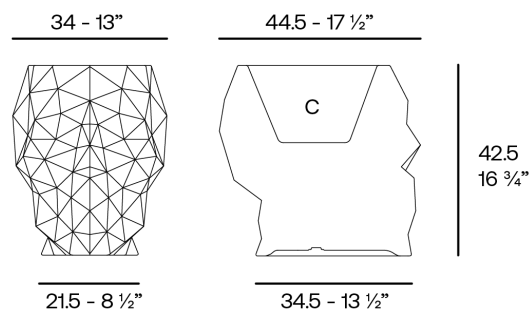

Skull planter 45x34x43

by Teresa Sapey

Skull is a celebration of bold beauty and intrigue. Inspired by the skulls that caught her attention on various trips, Sapey has created a series of pieces that blend art and functionality. Each element radiates an aura of intrigue and unique style, destined to become the center of attention.

Info

Description

Weight: 3.8 Kg

Skull. Planter 40
Skull. Maceta 40
C = 24 x 30 x 15 - 9 1/2" x 11 3/4" x 6"
4.8 L
1 1/3 gal
46101A

Finishes

finishes

BASIC

Ref. 46101A