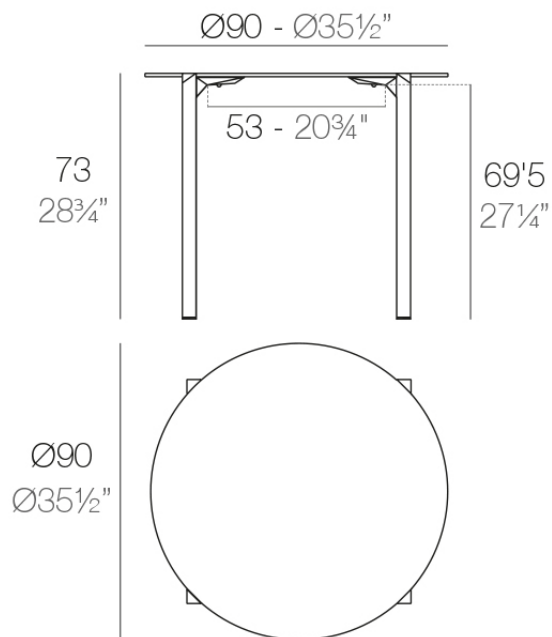

Info

Description

Made from polypropylene and reinforced with fiberglass manufactured by gas injection. Available in various colors. Suitable for indoor and outdoor use.

Weight: 10.8 Kg

QUARTZ Mesa Ø90
QUARTZ Table Ø35 1/2"

anthracite

HPL

Ref. VVAR02351

white(black edge)

ecru(black edge)

black(black edge)

HPL black edge

Solid Core wood