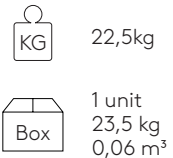

Solid HPL
12mm black core

Solid FENIX®
12mm

Natural marbles
20mm

Square table base 48x48cm (height 72cm) (top not included)

Code: **FLA0001**

Steel table base with central column. Height 72cm. Square base plate 48x48cm.

Finishes: polyester powder coated in colours M1, M2 and chrome from the metallic swatch card. The bases with chrome column have a matt stainless steel bezel covering the plate.

Round table base 47cm (height 72cm) (top not included)

Code: **FLA0004**

Steel table base with central column. Height 72cm. Round base plate 47cm.

Finishes: polyester powder coated in colours M1, M2 and chrome from the metallic swatch card. The bases with chrome column have a matt stainless steel bezel covering the plate.