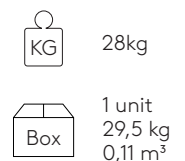

Finishes: polyester powder coated in colours M1, M2 and chrome from the metallic swatch card. The bases with chrome column have a matt stainless steel bezel covering the plate.

Round table base 47cm (height 72cm) (top not included)

Code: **FLA0004**

Steel table base with central column. Height 72cm. Round base plate 47cm.

Finishes: polyester powder coated in colours M1, M2 and chrome from the metallic swatch card. The bases with chrome column have a matt stainless steel bezel covering the plate.

Round table base 65cm (height 72cm) (top not included)

Code: **FLA0008**

Steel table base with central column. Height 72cm. Round base plate 65cm.

Finishes: polyester powder coated in colours M1, M2 and chrome from the metallic swatch card. The bases with chrome column have a matt stainless steel bezel covering the plate.

Square table base 48x48cm (height 88cm) (top not included)

Code: **FLA0021**

Steel table base with central column. Height 88cm. Square base plate 48x48cm.

Finishes: polyester powder coated in colours M1, M2 and chrome from the metallic swatch card. The bases with chrome column have a matt stainless steel bezel covering the plate.