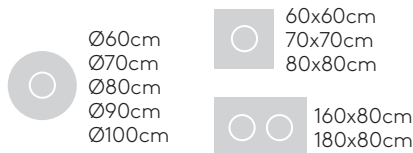

Solid HPL
12mm black core

Solid FENIX®
12mm

Natural marbles
20mm

Square table base 48x48cm (height 72cm) (top not included)

Code: **FLA0001**

Steel table base with central column. Height 72cm. Square base plate 48x48cm.

Finishes: polyester powder coated in colours M1, M2 and chrome from the metallic swatch card. The bases with chrome column have a matt stainless steel bezel covering the plate.

Round table base 47cm (height 72cm) (top not included)

Code: **FLA0004**

Steel table base with central column. Height 72cm. Round base plate 47cm.

Finishes: polyester powder coated in colours M1, M2 and chrome from the metallic swatch card. The bases with chrome column have a matt stainless steel bezel covering the plate.

Round table base 65cm (height 72cm) (top not included)

Code: **FLA0008**

Steel table base with central column. Height 72cm. Round base plate 65cm.

Finishes: polyester powder coated in colours M1, M2 and chrome from the metallic swatch card. The bases with chrome column have a matt stainless steel bezel covering the plate.