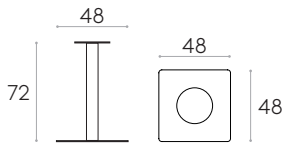

Solid HPL
12mm black core

Solid FENIX®
12mm

Natural marbles
20mm

Square table base 48x48cm (height 72cm) (top not included)

Code: **FLA0001**

Steel table base with central column. Height 72cm. Square base plate 48x48cm.

Finishes: polyester powder coated in colours M1, M2 and chrome from the metallic swatch card. The bases with chrome column have a matt stainless steel bezel covering the plate.

Round table base 47cm (height 72cm) (top not included)

Code: **FLA0004**

Steel table base with central column. Height 72cm. Round base plate 47cm.

Finishes: polyester powder coated in colours M1, M2 and chrome from the metallic swatch card. The bases with chrome column have a matt stainless steel bezel covering the plate.