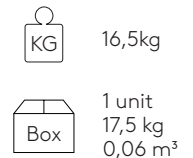

Solid HPL
12mm black core

Solid FENIX®
12mm

Natural marbles
20mm

Square table base 48x48cm (height 72cm) (top not included)

Code: **FLA0001**

Steel table base with central column. Height 72cm. Square base plate 48x48cm.

Finishes: polyester powder coated in colours M1, M2 and chrome from the metallic swatch card. The bases with chrome column have a matt stainless steel bezel covering the plate.

Round table base 47cm (height 72cm) (top not included)

Code: **FLA0004**

Steel table base with central column. Height 72cm. Round base plate 47cm.

Finishes: polyester powder coated in colours M1, M2 and chrome from the metallic swatch card. The bases with chrome column have a matt stainless steel bezel covering the plate.

Round table base 65cm (height 72cm) (top not included)

Code: **FLA0008**

Steel table base with central column. Height 72cm. Round base plate 65cm.

Finishes: polyester powder coated in colours M1, M2 and chrome from the metallic swatch card. The bases with chrome column have a matt stainless steel bezel covering the plate.