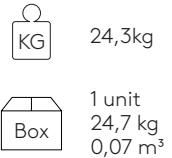

Code: **FLA0004**

Steel table base with central column. Height 72cm. Round base plate 47cm.

Finishes: polyester powder coated in colours M1, M2 and chrome from the metallic swatch card. The bases with chrome column have a matt stainless steel bezel covering the plate.

Round table base 65cm (height 72cm) (top not included)

Code: **FLA0008**

Steel table base with central column. Height 72cm. Round base plate 65cm.

Finishes: polyester powder coated in colours M1, M2 and chrome from the metallic swatch card. The bases with chrome column have a matt stainless steel bezel covering the plate.

Square table base 48x48cm (height 88cm) (top not included)

Code: **FLA0021**

Steel table base with central column. Height 88cm. Square base plate 48x48cm.

Finishes: polyester powder coated in colours M1, M2 and chrome from the metallic swatch card. The bases with chrome column have a matt stainless steel bezel covering the plate.

Round table base 47cm (height 88cm) (top not included)

Code: **FLA0024**

Steel table base with central column. Height 88cm. Round base plate 47cm.

Finishes: polyester powder coated in colours M1, M2 and chrome from the metallic swatch card. The bases with chrome column have a matt stainless steel bezel covering the plate.