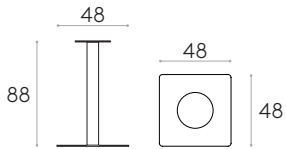

Code: **FLA0004**

Steel table base with central column. Height 72cm. Round base plate 47cm.

Finishes: polyester powder coated in colours M1, M2 and chrome from the metallic swatch card. The bases with chrome column have a matt stainless steel bezel covering the plate.

Round table base 65cm (height 72cm) (top not included)

Code: **FLA0008**

Steel table base with central column. Height 72cm. Round base plate 65cm.

Finishes: polyester powder coated in colours M1, M2 and chrome from the metallic swatch card. The bases with chrome column have a matt stainless steel bezel covering the plate.

Square table base 48x48cm (height 88cm) (top not included)

Code: **FLA0021**

Steel table base with central column. Height 88cm. Square base plate 48x48cm.

Finishes: polyester powder coated in colours M1, M2 and chrome from the metallic swatch card. The bases with chrome column have a matt stainless steel bezel covering the plate.

Round table base 47cm (height 88cm) (top not included)

Code: **FLA0024**

Steel table base with central column. Height 88cm. Round base plate 47cm.

Finishes: polyester powder coated in colours M1, M2 and chrome from the metallic swatch card. The bases with chrome column have a matt stainless steel bezel covering the plate.