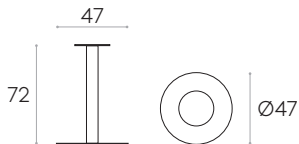

Solid HPL
12mm black core

Solid FENIX®
12mm

Natural marbles
20mm

Square table base 48x48cm (height 72cm) (top not included)

Code: **FLA0001**

Steel table base with central column. Height 72cm. Square base plate 48x48cm.

Finishes: polyester powder coated in colours M1, M2 and chrome from the metallic swatch card. The bases with chrome column have a matt stainless steel bezel covering the plate.

Round table base 47cm (height 72cm) (top not included)

Code: **FLA0004**

Steel table base with central column. Height 72cm. Round base plate 47cm.

Finishes: polyester powder coated in colours M1, M2 and chrome from the metallic swatch card. The bases with chrome column have a matt stainless steel bezel covering the plate.

Round table base 65cm (height 72cm) (top not included)

Code: **FLA0008**

Steel table base with central column. Height 72cm. Round base plate 65cm.

Finishes: polyester powder coated in colours M1, M2 and chrome from the metallic swatch card. The bases with chrome column have a matt stainless steel bezel covering the plate.