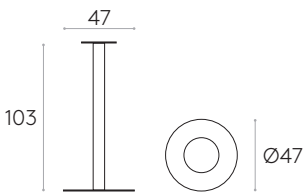

Round table base 47cm (height 88cm) (top not included)

Code: **FLA0024**

Steel table base with central column. Height 88cm. Round base plate 47cm.

Finishes: polyester powder coated in colours M1, M2 and chrome from the metallic swatch card. The bases with chrome column have a matt stainless steel bezel covering the plate.

Round table base 65cm (height 88cm) (top not included)

Code: **FLA0028**

Steel table base with central column. Height 88cm. Round base plate 65cm.

Finishes: polyester powder coated in colours M1, M2 and chrome from the metallic swatch card. The bases with chrome column have a matt stainless steel bezel covering the plate.

Square table base 48x48cm (height 103cm) (top not included)

Code: **FLA0011**

Steel table base with central column. Height 103cm. Square base plate 48x48cm.

Finishes: polyester powder coated in colours M1, M2 and chrome from the metallic swatch card. The bases with chrome column have a matt stainless steel bezel covering the plate.

Round table base 47cm (height 103cm) (top not included)

Code: **FLA0014**

Steel table base with central column. Height 103cm. Round base plate 47cm.

Finishes: polyester powder coated in colours M1, M2 and chrome from the metallic swatch card. The bases with chrome column have a matt stainless steel bezel covering the plate.