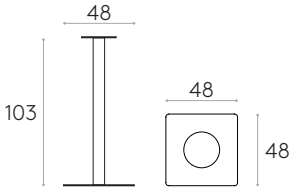

Square table base 48x48cm (height 88cm) (top not included)

Code: **FLA0021**

Steel table base with central column. Height 88cm. Square base plate 48x48cm.

Finishes: polyester powder coated in colours M1, M2 and chrome from the metallic swatch card. The bases with chrome column have a matt stainless steel bezel covering the plate.

Round table base 47cm (height 88cm) (top not included)

Code: **FLA0024**

Steel table base with central column. Height 88cm. Round base plate 47cm.

Finishes: polyester powder coated in colours M1, M2 and chrome from the metallic swatch card. The bases with chrome column have a matt stainless steel bezel covering the plate.

Round table base 65cm (height 88cm) (top not included)

Code: **FLA0028**

Steel table base with central column. Height 88cm. Round base plate 65cm.

Finishes: polyester powder coated in colours M1, M2 and chrome from the metallic swatch card. The bases with chrome column have a matt stainless steel bezel covering the plate.

Square table base 48x48cm (height 103cm) (top not included)

Code: **FLA0011**

Steel table base with central column. Height 103cm. Square base plate 48x48cm.

Finishes: polyester powder coated in colours M1, M2 and chrome from the metallic swatch card. The bases with chrome column have a matt stainless steel bezel covering the plate.