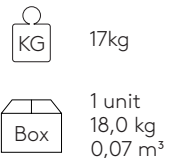

Code: **FLA0004**

Steel table base with central column. Height 72cm. Round base plate 47cm.

Finishes: polyester powder coated in colours M1, M2 and chrome from the metallic swatch card. The bases with chrome column have a matt stainless steel bezel covering the plate.

Round table base 65cm (height 72cm) (top not included)

Code: **FLA0008**

Steel table base with central column. Height 72cm. Round base plate 65cm.

Finishes: polyester powder coated in colours M1, M2 and chrome from the metallic swatch card. The bases with chrome column have a matt stainless steel bezel covering the plate.

Square table base 48x48cm (height 88cm) (top not included)

Code: **FLA0021**

Steel table base with central column. Height 88cm. Square base plate 48x48cm.

Finishes: polyester powder coated in colours M1, M2 and chrome from the metallic swatch card. The bases with chrome column have a matt stainless steel bezel covering the plate.

Round table base 47cm (height 88cm) (top not included)

Code: **FLA0024**

Steel table base with central column. Height 88cm. Round base plate 47cm.

Finishes: polyester powder coated in colours M1, M2 and chrome from the metallic swatch card. The bases with chrome column have a matt stainless steel bezel covering the plate.