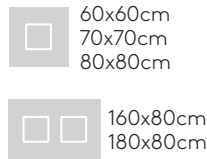

Code: **FLA0004**

Steel table base with central column. Height 72cm. Round base plate 47cm.

Finishes: polyester powder coated in colours M1, M2 and chrome from the metallic swatch card. The bases with chrome column have a matt stainless steel bezel covering the plate.

Round table base 65cm (height 72cm) (top not included)

Code: **FLA0008**

Steel table base with central column. Height 72cm. Round base plate 65cm.

Finishes: polyester powder coated in colours M1, M2 and chrome from the metallic swatch card. The bases with chrome column have a matt stainless steel bezel covering the plate.

Square table base 48x48cm (height 88cm) (top not included)

Code: **FLA0021**

Steel table base with central column. Height 88cm. Square base plate 48x48cm.

Finishes: polyester powder coated in colours M1, M2 and chrome from the metallic swatch card. The bases with chrome column have a matt stainless steel bezel covering the plate.

Round table base 47cm (height 88cm) (top not included)

Code: **FLA0024**

Steel table base with central column. Height 88cm. Round base plate 47cm.

Finishes: polyester powder coated in colours M1, M2 and chrome from the metallic swatch card. The bases with chrome column have a matt stainless steel bezel covering the plate.