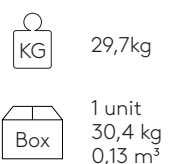

Square table base 48x48cm (height 88cm) (top not included)

Code: **FLA0021**

Steel table base with central column. Height 88cm. Square base plate 48x48cm.

Finishes: polyester powder coated in colours M1, M2 and chrome from the metallic swatch card. The bases with chrome column have a matt stainless steel bezel covering the plate.

Round table base 47cm (height 88cm) (top not included)

Code: **FLA0024**

Steel table base with central column. Height 88cm. Round base plate 47cm.

Finishes: polyester powder coated in colours M1, M2 and chrome from the metallic swatch card. The bases with chrome column have a matt stainless steel bezel covering the plate.

Round table base 65cm (height 88cm) (top not included)

Code: **FLA0028**

Steel table base with central column. Height 88cm. Round base plate 65cm.

Finishes: polyester powder coated in colours M1, M2 and chrome from the metallic swatch card. The bases with chrome column have a matt stainless steel bezel covering the plate.