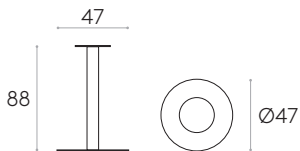

Round table base 65cm (height 72cm) (top not included)

Code: **FLA0008**

Steel table base with central column. Height 72cm. Round base plate 65cm.

Finishes: polyester powder coated in colours M1, M2 and chrome from the metallic swatch card. The bases with chrome column have a matt stainless steel bezel covering the plate.

Square table base 48x48cm (height 88cm) (top not included)

Code: **FLA0021**

Steel table base with central column. Height 88cm. Square base plate 48x48cm.

Finishes: polyester powder coated in colours M1, M2 and chrome from the metallic swatch card. The bases with chrome column have a matt stainless steel bezel covering the plate.

Round table base 47cm (height 88cm) (top not included)

Code: **FLA0024**

Steel table base with central column. Height 88cm. Round base plate 47cm.

Finishes: polyester powder coated in colours M1, M2 and chrome from the metallic swatch card. The bases with chrome column have a matt stainless steel bezel covering the plate.

Round table base 65cm (height 88cm) (top not included)

Code: **FLA0028**

Steel table base with central column. Height 88cm. Round base plate 65cm.

Finishes: polyester powder coated in colours M1, M2 and chrome from the metallic swatch card. The bases with chrome column have a matt stainless steel bezel covering the plate.