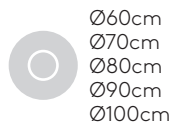

Code: **FLA0004**

Steel table base with central column. Height 72cm. Round base plate 47cm.

Finishes: polyester powder coated in colours M1, M2 and chrome from the metallic swatch card. The bases with chrome column have a matt stainless steel bezel covering the plate.

Round table base 65cm (height 72cm) (top not included)

Code: **FLA0008**

Steel table base with central column. Height 72cm. Round base plate 65cm.

Finishes: polyester powder coated in colours M1, M2 and chrome from the metallic swatch card. The bases with chrome column have a matt stainless steel bezel covering the plate.

Square table base 48x48cm (height 88cm) (top not included)

Code: **FLA0021**

Steel table base with central column. Height 88cm. Square base plate 48x48cm.

Finishes: polyester powder coated in colours M1, M2 and chrome from the metallic swatch card. The bases with chrome column have a matt stainless steel bezel covering the plate.

Round table base 47cm (height 88cm) (top not included)

Code: **FLA0024**

Steel table base with central column. Height 88cm. Round base plate 47cm.

Finishes: polyester powder coated in colours M1, M2 and chrome from the metallic swatch card. The bases with chrome column have a matt stainless steel bezel covering the plate.