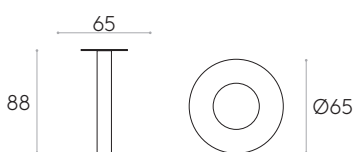

Square table base 48x48cm (height 88cm) (top not included)

Code: **FLA0021**

Steel table base with central column. Height 88cm. Square base plate 48x48cm.

Finishes: polyester powder coated in colours M1, M2 and chrome from the metallic swatch card. The bases with chrome column have a matt stainless steel bezel covering the plate.

Round table base 47cm (height 88cm) (top not included)

Code: **FLA0024**

Steel table base with central column. Height 88cm. Round base plate 47cm.

Finishes: polyester powder coated in colours M1, M2 and chrome from the metallic swatch card. The bases with chrome column have a matt stainless steel bezel covering the plate.

Round table base 65cm (height 88cm) (top not included)

Code: **FLA0028**

Steel table base with central column. Height 88cm. Round base plate 65cm.

Finishes: polyester powder coated in colours M1, M2 and chrome from the metallic swatch card. The bases with chrome column have a matt stainless steel bezel covering the plate.

Square table base 48x48cm (height 103cm) (top not included)

Code: **FLA0011**

Steel table base with central column. Height 103cm. Square base plate 48x48cm.

Finishes: polyester powder coated in colours M1, M2 and chrome from the metallic swatch card. The bases with chrome column have a matt stainless steel bezel covering the plate.