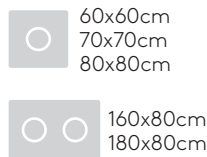

Code: **FLA0004**

Steel table base with central column. Height 72cm. Round base plate 47cm.

Finishes: polyester powder coated in colours M1, M2 and chrome from the metallic swatch card. The bases with chrome column have a matt stainless steel bezel covering the plate.

Round table base 65cm (height 72cm) (top not included)

Code: **FLA0008**

Steel table base with central column. Height 72cm. Round base plate 65cm.

Finishes: polyester powder coated in colours M1, M2 and chrome from the metallic swatch card. The bases with chrome column have a matt stainless steel bezel covering the plate.

Square table base 48x48cm (height 88cm) (top not included)

Code: **FLA0021**

Steel table base with central column. Height 88cm. Square base plate 48x48cm.

Finishes: polyester powder coated in colours M1, M2 and chrome from the metallic swatch card. The bases with chrome column have a matt stainless steel bezel covering the plate.

Round table base 47cm (height 88cm) (top not included)

Code: **FLA0024**

Steel table base with central column. Height 88cm. Round base plate 47cm.

Finishes: polyester powder coated in colours M1, M2 and chrome from the metallic swatch card. The bases with chrome column have a matt stainless steel bezel covering the plate.