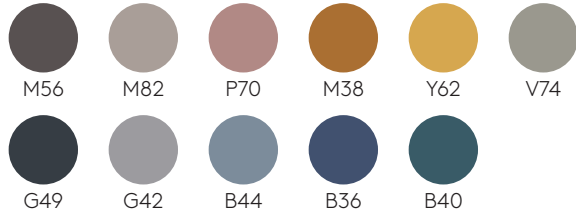

Aluminum

M2 colours

G49

M56

M82

P70

M38

Y62

V74

Rust brown

Rust grey

G42

B44

B36

B40

Chrome

Tabletops

Lacquered MDF
22mm

W1 colours

W2 colours

Oak veneer
23mm

Oak

Melamine
22mm

FENIX® laminate
14mm

Solid HPL
12mm black core

Solid FENIX®
12mm

Natural marbles
20mm

Square table base 48x48cm (height 72cm) (top not included)

Code: **FLA0001**

Steel table base with central column. Height 72cm. Square base plate 48x48cm.