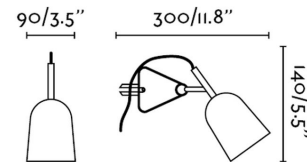

## STUDIO Black and cream clip lamp

Ref. 51133

STUDIO is a lamp designed by Nahtrang created to offer comfort while working, studying or reading. The light source is a E14 20W bulb, not included. This clip lamp is ideal for placing it on a shelf or at the end of the desk, bringing light to the workspace. Optionally, you can use the ref. 51129. With this accessory you will be able to transform it into a wall lamp.

### Specifications

<b>Bulb:</b>	1 X E14 15W
<b>Bulb included:</b>	No
<b>Voltage:</b>	100-240V
<b>Operating Frequency:</b>	50/60Hz
<b>IP:</b>	20
<b>Class:</b>	II
<b>Material:</b>	Metal and ABS
<b>Designer:</b>	NAHTRANG
<b>Length:</b>	90 mm
<b>Net Width:</b>	140 mm
<b>Height:</b>	300 mm
<b>Diameter:</b>	90 Ø
<b>Net Weight:</b>	0.42 kg
<b>Volume:</b>	0.00389 m3