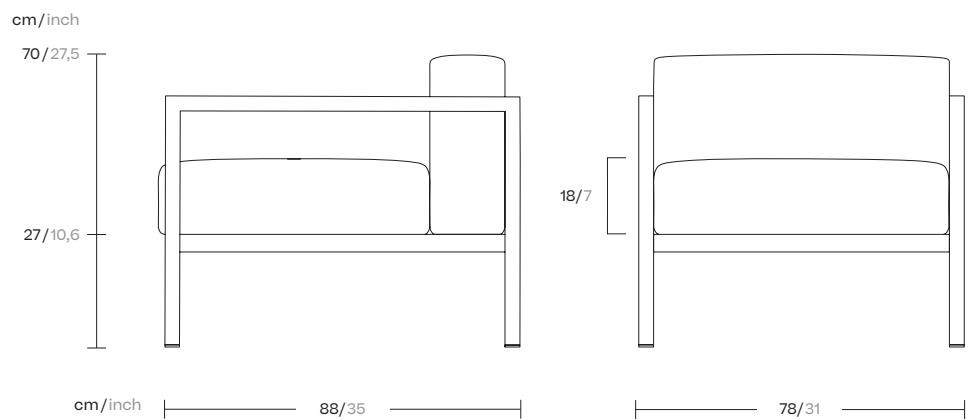

# Club armchair L

Designer  
Kettal Studio

Collection  
Landscape

Reference  
KS9400400

1/3

Landscape aims to be part of a project. It is not understood as an item apart, but instead relates to its environment and melds with it. It is the project that is important, not the product, and this is its essence. Its rationalist construction seeks to give order, form and structure to the outdoor space, although, in terms of function, it has been designed to give shelter: to shade and cool or protect from the rain and wind.