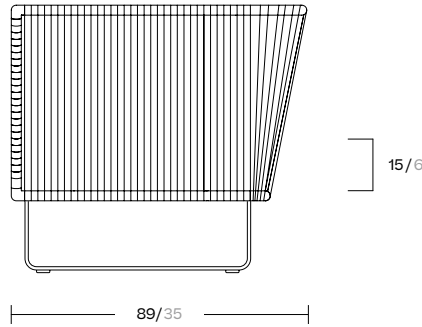

# 2 Seater sofa bela rope aluminium

Designer  
Rodolfo Dordoni

Collection  
Bitta

Reference  
KS7001200

1/6

Kettal Bitta is characterised by a combination of aluminium frames, seats of braided polyester and comfortable cushions, teak and stone for the table tops. My aim was to create dense braiding that would still let the air through, reminiscent of the braiding of the ropes used to moor boats (hence the name Bitta, which means 'mooring' in Italian), which makes the pieces look lightweight but, at the same time, they look just like cosy nests in natural colours to sit back and relax in.

cm/inch

82/32,2

40/15,7

25/9,8

cm/inch

175/68,8

kettal