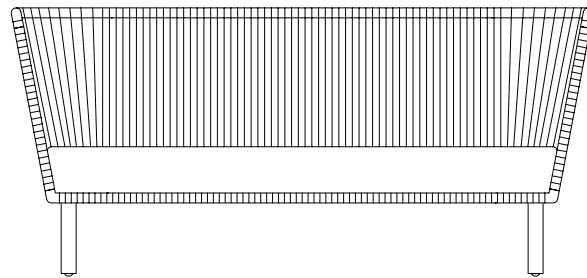

Bitta

2 Seater sofa

bela rope

aluminium

by Rodolfo Dordoni

**kettal**

# 2 Seater sofa bela rope aluminium

Designer  
Rodolfo Dordoni

Collection  
Bitta

Reference  
KS7001200

1/6

Kettal Bitta is characterised by a combination of aluminium frames, seats of braided polyester and comfortable cushions, teak and stone for the table tops. My aim was to create dense braiding that would still let the air through, reminiscent of the braiding of the ropes used to moor boats (hence the name Bitta, which means 'mooring' in Italian), which makes the pieces look lightweight but, at the same time, they look just like cosy nests in natural colours to sit back and relax in.

cm/inch

82/32,2

40/15,7

25/9,8

cm/inch

175/68,8

kettal