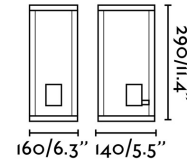

NALA Dark grey wall lamp

Ref. 70773

NALA is a wall lamp for outdoor lighting, it has a classic style. This wall lamp is ideal for the decorative lighting of gardens and terraces.

Specifications

Bulb:	1 X E27
Bulb included:	No
Transformer:	
Transformer included:	No
Voltage:	220-240V
IP:	54
Class:	
Material:	Aluminium and transparent glass diffuser
Designer:	
Recommended bulb:	17426
Description of recommended Bulb:	BULB STANDARD FILAMENT LED AMBER E27 4W 2200K
Length:	160 mm
Net Width:	140 mm
Height:	290 mm
Net Weight:	2.25 kg
Volume:	0.00140 m3