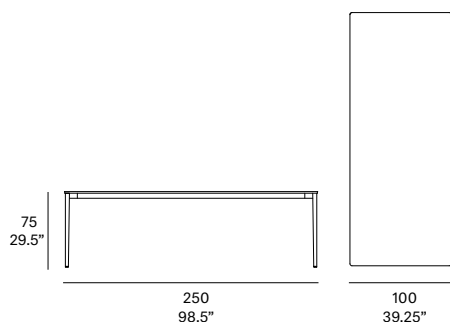

indoor

Nude indoor Rectangular dining table / mesa rectangular

Studio expormim, 2021

T620 250

Structure made of stainless steel tube, finished with polyester powder. The tabletop is available in European oak veneer top and lacquered top version (MDF). Tabletop thickness: 12 mm/0.47" thick. Delivered unassembled.

Estructura fabricada en tubo de acero inoxidable, acabado en pintura de polvo de poliéster. La tapa de la mesa está disponible en tablero chapado de roble europeo y en versión lacada (MDF). Espesor del tablero: 12 mm. Se sirven desmontadas.

Shipment details

Qty	1 dining table (1 box)
Volume	0,27 m ³ / 9.5 ft ³
Gross weight	79 kg / 174 lb
Net weight	42 kg / 92.5 lb
Item dimensions (width x depth x height)	250 x 100 x 75 cm 98.5" x 39.25" x 29.5"

Tabletop options:

- veneered top 12 mm/0.47" thick.
- lacquered top 12 mm/0.47" thick.

indoor

Tabletop / tapa de mesa

veneered / contrachapado

W01 natural oak

W03 light oak

W02 white stained