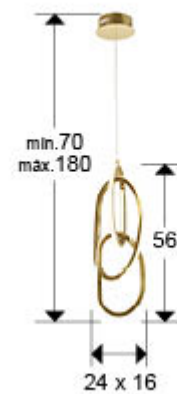

## Nexo

Pendants

532464

Recommended product

Lamp made of stainless steel finished in bright gold. Opal silicone diffuser. Adjustable height. 39W LED, 3360 lm, 3000K. DIMMABLE

This product uses LED driver with TRIAC type and 0-10V dimming. It can be dimmed using a LED wall dimmer with these features. · This lamp is supplied with GRAVITY TOGGLES, to improve ceiling fixing.

### SIZES

Sizes: ↔ 24.0 ↓ 56.0 ↗ 16.0 cm  
Height when installed: 70.0/ max. 180.0 cm  
Weight: 1.8 Kg

### SIZES WITH PACKAGING

Weight: 2.6 Kg  
Volume: 0.0340m<sup>3</sup>  
Sizes: ↔ 61.0 ↓ 22.0 ↗ 25.0 cm

---