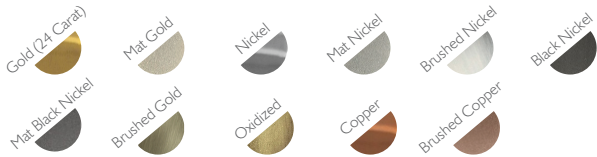

PACKING (approx.)

Dimension: 91 x 90 x 94 cm | 35.8 x 35.4 x 37 in
Volume: 0.77 m³ | 27.2 ft³

METAL FINISHING

Lacquered \\ Shine or mat \\ All RAL colours available

FABRICS
[CLICK HERE](#) 

-  - Products manufactured according the European norm of security EN 60 598-1.
-  - Products adjusted for instalation in surfaces normally inflammable.
-  - Products of class II. The electric isolation is double or reinforced.
-  - Products with the possibility of instalation of low-energy consumption bulbs.