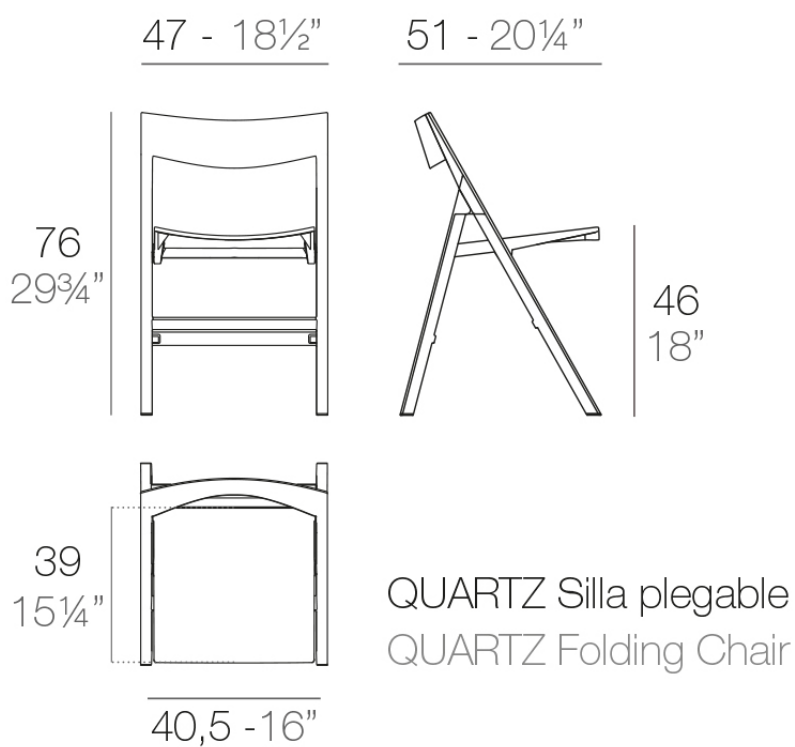

### Description

Injected polypropylene with fiber glass. Stackable. Item suitable for indoor and outdoor use.

Weight: 4.81 Kg