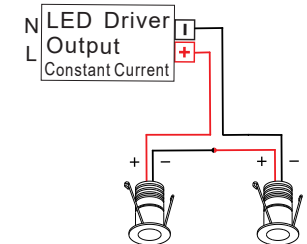

i Connection multiple luminaires with 1 driver.
Check the suitable driver for your installation
with the technical service.

TECHNICAL FEATURES

COB 7W 2700K 625lm 36° CRI>90 DC350mA INCL.

**Together
we take care
of the planet**