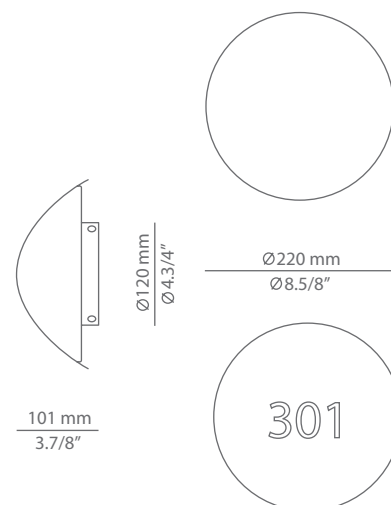

SPECIAL REQUIREMENTS

Custom finishes and versions

We offer custom plated and RAL finishes.
Alternate lamping and versions available for projects. Consult our offices.