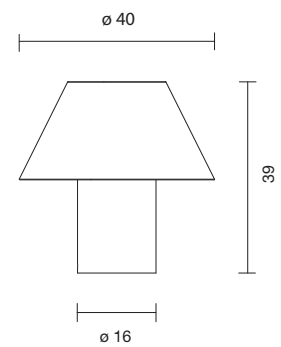

PETRA M ME
by Jordi Veciana, 2020

Table lamp. Base and diffuser in alabaster. Dimmer placed in the electrical cord.

Type: Table lamp

Environment: Indoor

Structure: Alabaster

Voltage: 230 V

Dimmer: included

Supply: Electrical cord with plug

Cable length: 200 cm

Light source: E27 LED A60 15W 2700K DIMM

Do not use incandescent bulbs, alabaster is damaged when exposed to high temperatures

PETRA M ME

220000100035 **alabaster**

 **10 kg**
14.7 kg

CE  IP-20