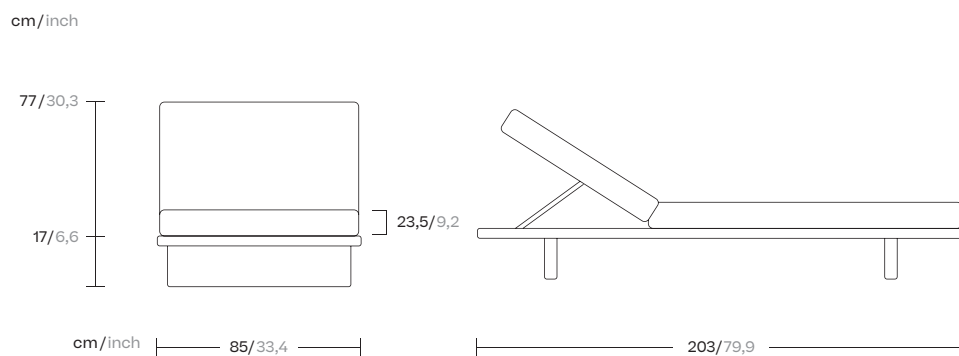

Deckchair

Designer
Patricia Urquiola

Collection
Mesh

Reference
KS1700800

1/3

Kettal Mesh collection recalls architectural facades, which filter the surrounding environment without stopping the light and air flow. Industrial and natural materials, hard and soft surfaces, transparent and solid volumes are putted face to face in order to create this family of outdoor furniture based in contrasts.

kettal