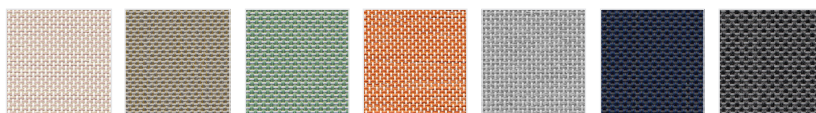

Aluminium

SUNBATHE FABRICS

Batylite®

White

Moaré

White Ivory Stone Light green Light blue Black

Grid

Ivory Bronze Green Terracotta Light grey Night blue Black