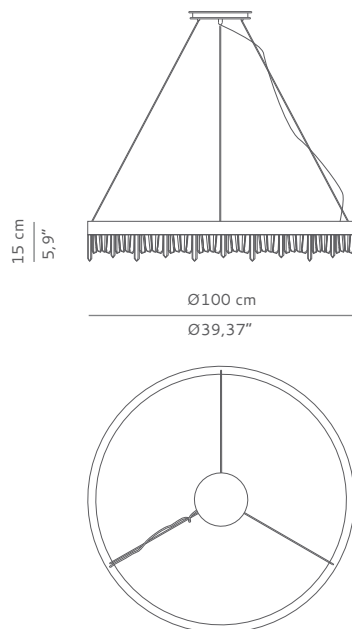

DIMENSIONS

DIAMETER 100 cm | 39,37"
HEIGHT 15 cm | 5,9"

MATERIALS

Structure: Vintage brass
Diffuser: Quartz crystal

TECHNICAL SPECIFICATIONS

LAMP TYPE 3x LED 400 lm /m
VOLTAGE 220 V - 240 V
WATTAGE 4,8 W/m
WEIGHT 20 kg | 44,09 lb

CE certificate

PACKAGING

DIMENSIONS W 107 cm | 42,12" D 107cm | 42,12" H 30 cm | 11,81"
VOLUME 0,34 m³ | 12 ft³
WEIGHT 30 kg | 66,14 lb

LEAD TIME

Production time is between 6 to 8 weeks for BRABBU collections.
Delivery time is not included.