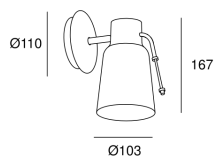

LUMINOTECHNIC FEATURES

Lampholder: 1 x E27

VENTILATION FEATURES

Power used: 40W

Service value measurement standard: EN 60879:2019

LOGISTICS

Net weight (kg): 0.49

Packaged weight (kg): 1.01

Packaging: 300mm x 150mm x 260mm