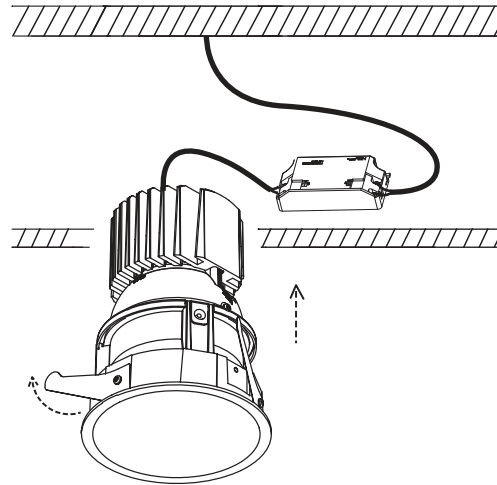

1

Ø103mm

2

3

4

**Technical features • Características técnicas**

light options: LED 13W 350mA incl or LED 19W 500mA incl