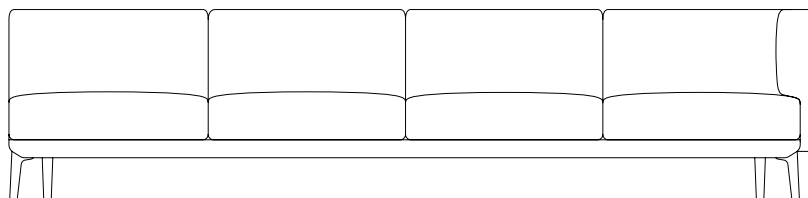

Boma

Right corner 4 seater

“connection”

by Rodolfo Dordoni

kettal

Right corner 4 seater “connection”

Designer
Rodolfo Dordoni

Collection
Boma

Reference
KS2502500

1/5

The Boma collection, designed by Rodolfo Dordoni for Kettal, was born from the need of high performances of outdoor environment, without sacrificing the increasing demand for comfort that new products have to face. Therefore the structure is organized around a frame entirely made of aluminum, capable of hiding in the essentiality of its lines either the quality of the used materials and the chance of easy articulation in different compositions.

cm/inch

332/130,7

79/31,1

43/16,9

cm/inch

92/36,2

kettal

Right corner 4 seater “connection”