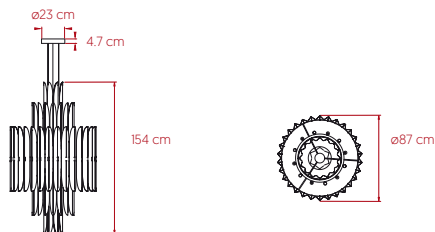

SIZE

REFERENCES

VOLR S GD

COMPONENTS

Wood Veneer Shade

Gold Metal Structure

Gold Metal Canopy: $\varnothing 23$ cm

3 Steel Cables: 5 m

Gold Cloth cord Electrical Cable: 5 m

LIGHT SOURCE

Class I 

220 - 250V: Dimmable

Recommended Bulbs - Included

E14 Lamp Holder - 14 LED Candle DIM 7W, 2.800K, Energy Class A*

E27 Lamp Holder - 2 LED Globe DIM 11W, 3.000K, Energy Class F
8.780 lm*

*Measurements obtained by theoretical calculations at LZf using Ivory White shades & recommended bulbs. Veneer Ref: 23 Natural White.

PACKAGING

Box 1: 76 x 76 x 77 cm | 0.44 m³ | 19 Kg

Box 2: 76 x 76 x 77 cm | 0.44 m³ | 15.7 Kg