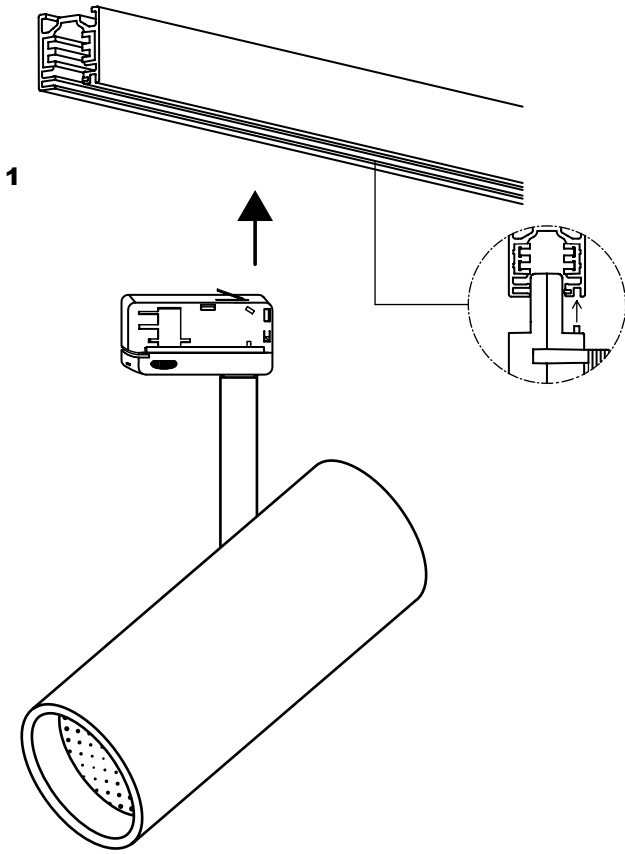

TRACK is sold separately.
Refs available in www.faro.es

TECHNICAL FEATURES - CARACTERÍSTICAS TÉCNICAS

LIGHT SURFACE - FUENTE DE LUZ

Light surface features are shown n the box and product label.
La fuente de luz se muestra la etiqueta de la caja y la de la luminaria.

FUGA LED SMALL

FUGA LED MEDIUM

FUGA LED LARGE

MADE IN SPAIN

LOREFAR, SL • Dinámica, nº1 • Polígono Industrial Santa Rita •
08755 Castellbisbal • Barcelona • Spain • Tel. 902 165 166 • Tel.
+34 937 723 965 • far@lorefar.com • www.faro.es