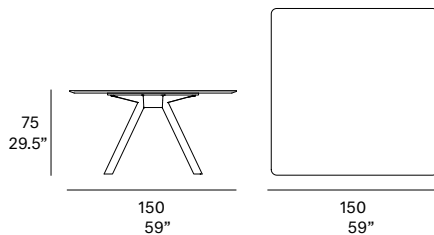

indoor

Atrivm indoor

Square dining table / mesa cuadrada

Manel Molina, 2020

T238 C

Tabletop made of solid wood from European oaks with 0.83" of section. Structure made of high resistance aluminum profile, finished with polyester powder. Legs made of solid wood profile from European oaks. The collection is also available in lacquered top version (MDF) and in European oak veneer top. Delivered unassembled.

Shipment details

Qty	1 dining table (2 boxes)
Volume	0,86 m ³ / 30.5 ft ³
Gross weight	79 kg / 174 lb
Net weight	47 kg / 103.6 lb
Item dimensions (width x depth x height)	150 x 150 x 75 cm 59" x 59" x 29.5"

Tabletop options:

- veneered top 21 mm/0.83" thick.
- lacquered top 21 mm/0.83" thick.

expormim

Expormim S.A.
Pol. Ind. Jaime I
46640 Moixent (Valencia) Spain
+34 962 295 144/5
export@expormim.com
www.expormim.com