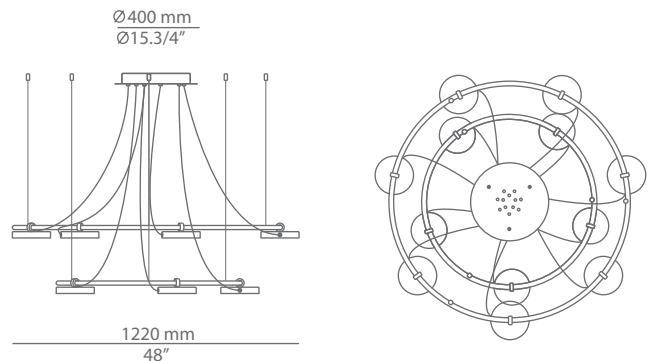

ARO

T-3542 / T-3543

suspension

Date	Type
Project	
Location	
Model #	Quantity
Specifier	

Description

Metallic suspension lamp with circular, adjustable heads and acrylic diffusers.
 The heads rotate up to 106°.
 The lamp can be mounted with all heads facing up or all heads facing down.
 Dimmable 0 -10V.
 Composition aro R40.1M1L luminaires are dimmable independently (two circuits) and can be mounted with heads facing up or down.

Pictures above might not show the specified dimensions or material. They are for illustration purposes only.

Ordering information

Product Code	Lamp	Canopy	Finish
T-3542-W	LED 5x10W (2700K / Ang 116° / >80 CRI / 700mA) A+ Universal Volatge (included) Typ* 5x1437 lumens / Dimmable 0-10V	26 BLK Black CUSTOM	56 BLK M Black CUSTOM

ARO

suspension

T-3542 / T-3543

Date	Type
Project	
Location	
Model #	Quantity
Specifier	

Ordering information

Product Code	Lamp	Canopy	Finish
■ T-3543-W	■ LED 7x10W (2700K / Ang 116° / >80 CRI / 700mA) A+ Universal Volatge (included) Typ* 7x1437 lumens / Dimmable 0-10V	■ 26 BLK Black ■ CUSTOM	■ 56 BLK M Black ■ CUSTOM

Product Code	Composition includes	Canopy	Finish
■ R40.1M1L aro	■ 1 Round canopy 113542XX3 ■ 1 unit of T-3542C-W ■ 1 unit of T-3543C-W ■ 2 drivers / Dimmable 0-10V	■ 26 BLK Black ■ CUSTOM	■ 56 BLK M Black ■ CUSTOM