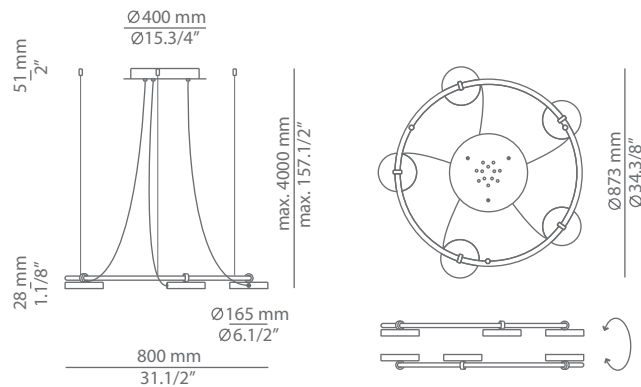

ARO

T-3542 / T-3543

suspension

Date	Type
Project	
Location	
Model #	Quantity
Specifier	

Description

Metallic suspension lamp with circular, adjustable heads and acrylic diffusers.
 The heads rotate up to 106°.
 The lamp can be mounted with all heads facing up or all heads facing down.
 Dimmable 0 -10V.
 Composition aro R40.1M1L luminaires are dimmable independently (two circuits) and can be mounted with heads facing up or down.

Pictures above might not show the specified dimensions or material. They are for illustration purposes only.

Ordering information

Product Code	Lamp	Canopy	Finish
T-3542-W	LED 5x10W (2700K / Ang 116° / >80 CRI / 700mA) A+ Universal Volatge (included) Typ* 5x1437 lumens / Dimmable 0-10V	26 BLK Black CUSTOM	56 BLK M Black CUSTOM

ARO

suspension

T-3542 / T-3543

Date	Type
Project	
Location	
Model #	Quantity
Specifier	

Ordering information

Product Code	Lamp	Canopy	Finish
■ T-3543-W	■ LED 7x10W (2700K / Ang 116° / >80 CRI / 700mA) A+ Universal Volatge (included) Typ* 7x1437 lumens / Dimmable 0-10V	■ 26 BLK Black ■ CUSTOM	■ 56 BLK M Black ■ CUSTOM

Product Code	Composition includes	Canopy	Finish
■ R40.1M1L aro	■ 1 Round canopy 113542XX3 ■ 1 unit of T-3542C-W ■ 1 unit of T-3543C-W ■ 2 drivers / Dimmable 0-10V	■ 26 BLK Black ■ CUSTOM	■ 56 BLK M Black ■ CUSTOM