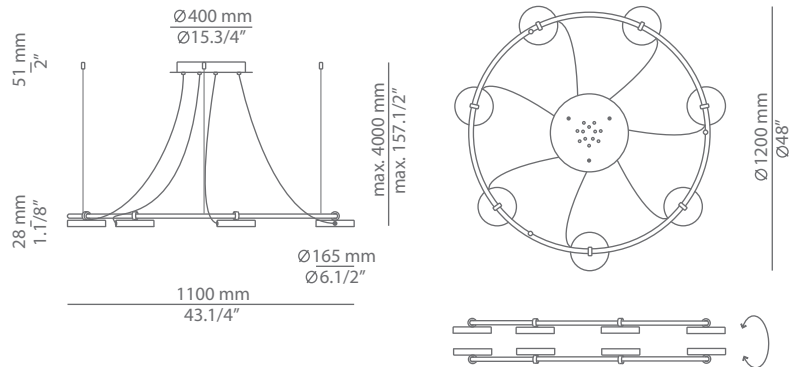

ARO

T-3542 / T-3543

suspension

Date	Type
Project	
Location	
Model #	Quantity
Specifier	

Description

Metallic suspension lamp with circular, adjustable heads and acrylic diffusers.
 The heads rotate up to 106°.
 The lamp can be mounted with all heads facing up or all heads facing down.
 Dimmable 0 -10V.
 Composition aro R40.1M1L luminaires are dimmable independently (two circuits) and can be mounted with heads facing up or down.

Pictures above might not show the specified dimensions or material. They are for illustration purposes only.

Ordering information

Product Code	Lamp	Canopy	Finish
T-3542-W	LED 5x10W (2700K / Ang 116° / >80 CRI / 700mA) A+ Universal Volatge (included) Typ* 5x1437 lumens / Dimmable 0-10V	26 BLK Black CUSTOM	56 BLK M Black CUSTOM

ARO

suspension

T-3542 / T-3543

Date	Type
Project	
Location	
Model #	Quantity
Specifier	

Ordering information

Product Code	Lamp	Canopy	Finish
■ T-3543-W	■ LED 7x10W (2700K / Ang 116° / >80 CRI / 700mA) A+ Universal Volatge (included) Typ* 7x1437 lumens / Dimmable 0-10V	■ 26 BLK Black ■ CUSTOM	■ 56 BLK M Black ■ CUSTOM

Product Code	Composition includes	Canopy	Finish
■ R40.1M1L aro	■ 1 Round canopy 113542XX3 ■ 1 unit of T-3542C-W ■ 1 unit of T-3543C-W ■ 2 drivers / Dimmable 0-10V	■ 26 BLK Black ■ CUSTOM	■ 56 BLK M Black ■ CUSTOM