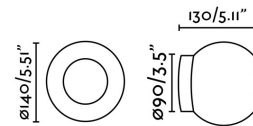

Specifications

Bulb:	LED 4W 3000K 220LM 30000H LIFETIME
Bulb included:	Yes
Transformer:	Driver
Transformer included:	Yes
Voltage:	100-240V
Operating Frequency:	50/60Hz
IP:	44
Class:	I
Material:	Metal and glass diffuser
Designer:	NAHTRANG
Recommended bulb:	
Height:	128 mm
Diameter:	130 Ø
Net Weight:	0.57 kg
Volume:	0.00541 m3