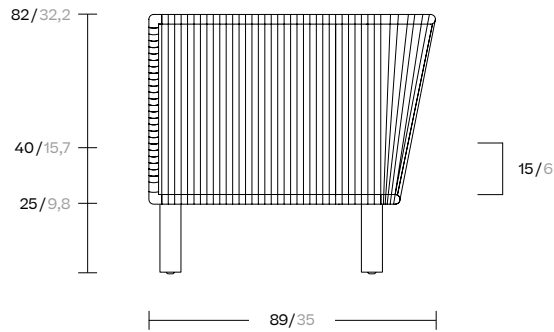

3 Seater sofa bela rope teak

Designer
Rodolfo Dordoni

Collection
Bitta

Reference
KS7001400

1/6

Kettal Bitta is characterised by a combination of aluminium frames, seats of braided polyester and comfortable cushions, teak and stone for the table tops. My aim was to create dense braiding that would still let the air through, reminiscent of the braiding of the ropes used to moor boats (hence the name Bitta, which means 'mooring' in Italian), which makes the pieces look lightweight but, at the same time, they look just like cosy nests in natural colours to sit back and relax in.

cm/inch