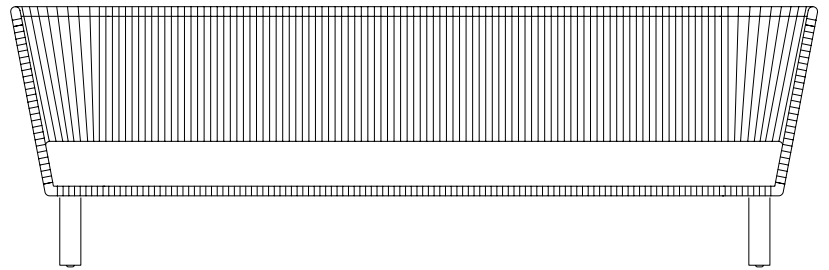

Bitta

3 Seater sofa

bela rope

teak

by Rodolfo Dordoni

kettal

3 Seater sofa bela rope teak

Designer
Rodolfo Dordoni

Collection
Bitta

Reference
KS7001400

1/6

Kettal Bitta is characterised by a combination of aluminium frames, seats of braided polyester and comfortable cushions, teak and stone for the table tops. My aim was to create dense braiding that would still let the air through, reminiscent of the braiding of the ropes used to moor boats (hence the name Bitta, which means 'mooring' in Italian), which makes the pieces look lightweight but, at the same time, they look just like cosy nests in natural colours to sit back and relax in.

cm/inch

cm/inch

250/98,4

kettal

3 Seater sofa bela rope teak

Designer
Rodolfo Dordoni

Collection
Bitta

Reference
KS7001400