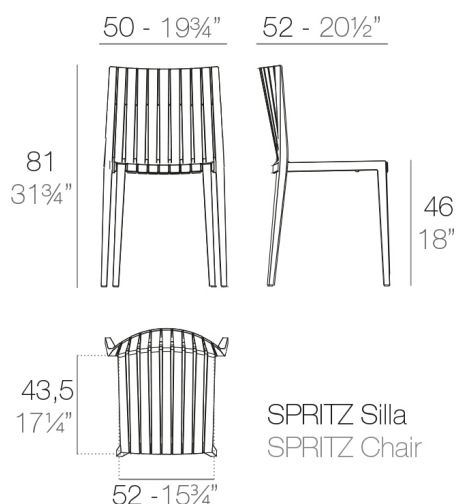

FINISHES

BASIC PP

Ref. 56016

Available in various colors

- MOSTAZA
- WHITE
- BLACK
- BRONZE
- ECRU

FABRIC

NAUTIC

Ref. 56016CO

Soft leather like fabric suitable for indoor and outdoor use. Standard option for upholstery. Soft leather like fabric suitable for indoor and outdoor