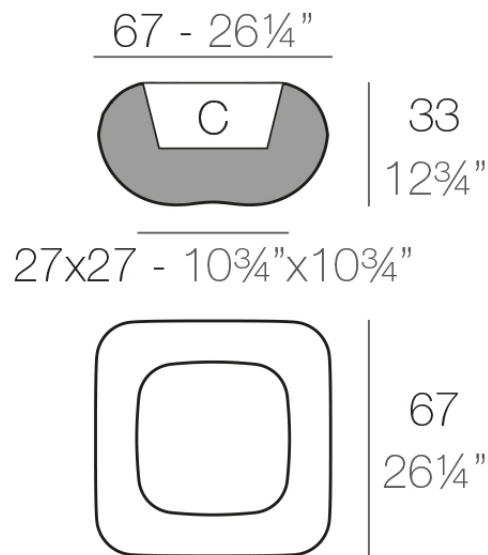

Info

Description

Pot made of polyethylene resin by rotational moulding. 100% Recyclable. Item suitable for indoor and outdoor use. Available in different finishes.

Weight: 8 Kg

PILLOW Maceta

C = 24 L

PILLOW Planter