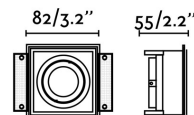

Specifications

Bulb:	1 X GU10 MAX 8W LED
Bulb included:	No
Transformer:	
Transformer included:	No
Voltage:	100-240V
Operating Frequency:	50/60Hz
IP:	20
Class:	II
Material:	Metal
Designer:	
Recommended bulb:	
Length:	82 mm
Net Width:	82 mm
Height:	55 mm
Net Weight:	0.12 kg
Volume:	0.00094 m3