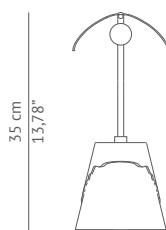

51 cm
20,1"

15,5 cm
6,1"

DIMENSIONS

WIDTH	15,5 cm 6,1"
DEPTH	51 cm 20,1"
HEIGHT	35 cm 13,78"

MATERIALS

Base: Estremoz marble
Diffuser: Hammered aged brass

TECHNICAL SPECIFICATIONS

BULB HOLDERS	1x E14 Bulbs (included) E12 for USA (not included)
VOLTAGE	220 V - 240 V
WATTAGE	40 watts
WEIGHT	10 kg 3,3 lb

CE certificate

PACKAGING

DIMENSIONS	W 58 cm 22,83" D 58 cm 22,83" H 42 cm 16,53"
VOLUME	0,14m ³ 4,9 ft ³
WEIGHT	11kg 24,2 lb

LEAD TIME

Production time is between 6 to 8 weeks for BRABBU collections.
Delivery time is not included.