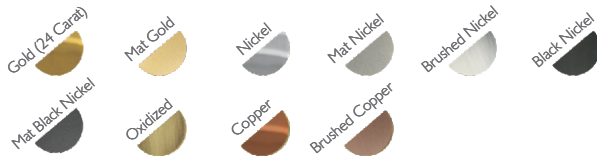

CRYSTAL

Color: Crystal
SWAROVSKI: Per request

PACKING (approx.)

Dimension: 105 x 105 x 93 cm | 41.3 x 41.3 x 36.6 in
Volume: 1.03 m³ | 36.21 ft³

OTHER VERSIONS

Reference: 9190.60 Volume: 0.25 m³ | 8.91 ft³
Diameter: 60 cm | 23.6 in Height: 10 cm | 4 in

Reference: 9190.120 Volume: 0.56 m³ | 19.94 ft³
Diameter: 120 cm | 47.2 in Height: 10 cm | 4 in

METAL FINISHING

Lacquered \\ Shine or mat \\ All RAL colours available

CRYSTAL INFORMATION

Under Request

- CE - Products manufactured according the European norm of security EN 60 598-1.
- ⚠ - Products adjusted for instalation in surfaces normally inflammable.
- - Products of class II. The electric isolation is double or reinforced.
- ⚡ - Products with the possibility of instalation of low-energy consumption bulbs.