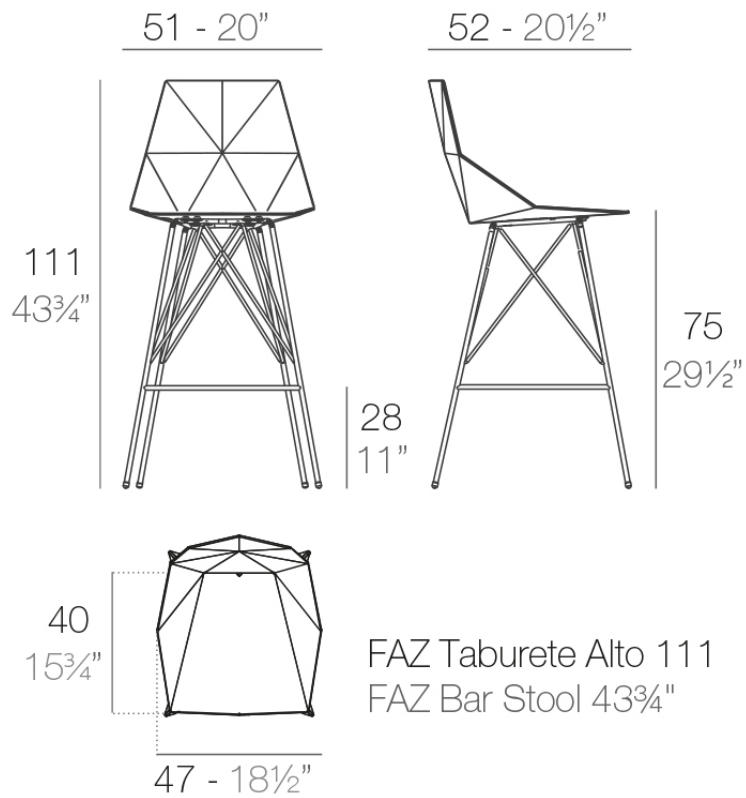

Products / Stools & Ottomans / Faz Bar Stool 50x51x111cm

# Faz bar stool 50x51x111cm

by Ramón Esteve

Faz is a modular collection of outdoor furniture and planters designed by Ramón Esteve for Vondom. He is the architect of harmony, serenity, timelessness and universality, and he has created mineral and emphatic shapes that make Faz a design that contextualizes with homes and installations. An ambience, encircling as a result of the blissful combination of the material and lighting, so that the sole sensation would be its fusion.

## Description

Weight: 15.24 Kg