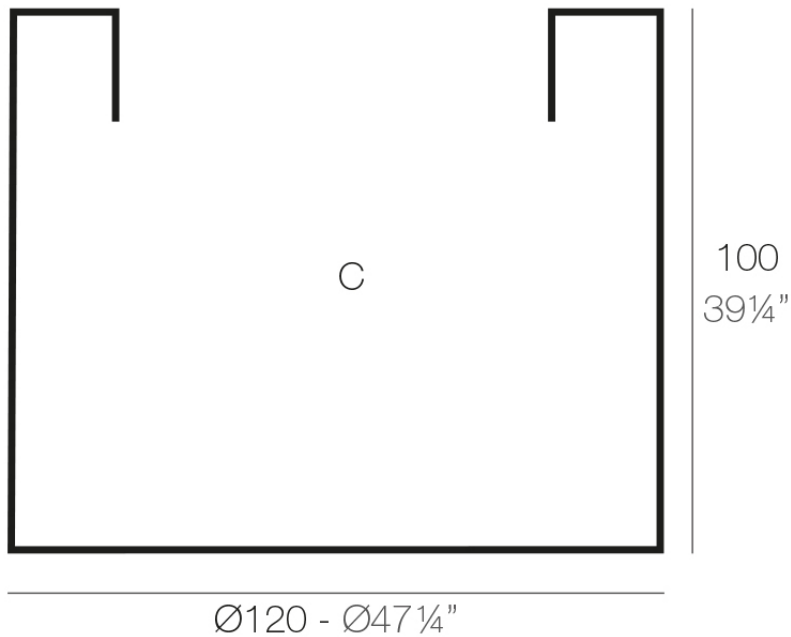

Info

Description

Pot made of polyethylene resin by rotational moulding. 100% Recyclable. Item suitable for indoor and outdoor use. Available in different finishes.

Weight: 35 Kg

CILINDRO Ø120 C = 1100 L 100 cm
CYLINDER Ø47 1/4" C = 290 1/2 gal $39\frac{1}{4}"$