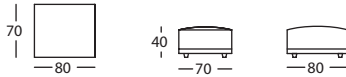

PUF 80X70
POUF 80X70
POUF 80X70

256.151.JH