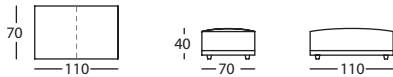

256.16.MJ.D

ANGULO 116 IZDO ALTO 84
LEFT STRAIGHT CORNER 116 HIGH 84
ANGLE 116 GAUCHE HAUT 84

256.16.MJ.I

HAPPEN by Rafa García, 2010

SANCAL

PUF 100X100
POUF 100X100
POUF 100X100

256.151.LL

PUF 110X70
POUF 110X70
POUF 110X70