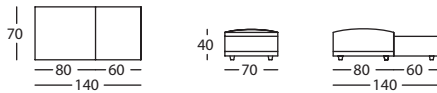

PUF MESA 140X70
POUF TABLE 140X70
POUF TABLE 140X70

256.151.QH.K

TAPA CRISTAL 66X56
GLASS TOP 66X56
PLATEAU VERRE 66X56

256.32.FG.L

ALMOHADA RIÑONERA 50X29
LUMBAR CUSHION 50X29
COUSSIN CALE REIN 50X29

256.27.FC

ALMOHADA RIÑONERA 70X29
LUMBAR CUSHION 70X29
COUSSIN CALE REIN 70X29

256.27.HC

COJIN DECORACION 40X40 CON BANDA
CUSHION 40X40 WITH BAND
COUSSIN 40X40 AVEC PLATE-BANDE

256.21.EE