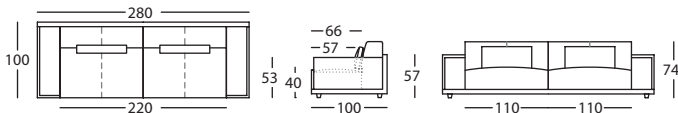

SOFA 280 BRAZO ANCHO ALTO 74
SOFA 280 WIDE ARM HIGH 74
CANAPE 280 BRAS LARGE HAUT 74

256.11.Z5H.1