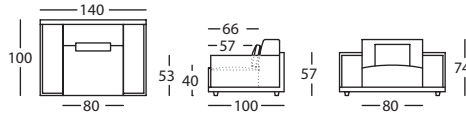

HAPPEN by Rafa García, 2010

SANCAL

SILLON 140 BRAZO ANCHO ALTO 74
ARMCHAIR 140 WIDE ARM HIGH 74
FAUTEUIL 140 BRAS LARGE HAUT 74

256.11.QH.1