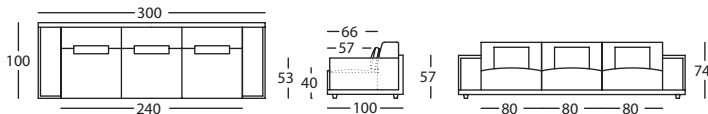

SOFA 280 BRAZO ANCHO ALTO 74
SOFA 280 WIDE ARM HIGH 74
CANAPE 280 BRAS LARGE HAUT 74

SOFA 300 BRAZO ANCHO ALTO 74
SOFA 300 WIDE ARM HIGH 74
CANAPE 300 BRAS LARGE HAUT 74

256.11.Z7H.1