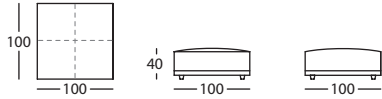

256.16.MJ.D

ANGULO 116 IZDO ALTO 84
LEFT STRAIGHT CORNER 116 HIGH 84
ANGLE 116 GAUCHE HAUT 84

256.16.MJ.I

HAPPEN by Rafa García, 2010

SANCAL

PUF 100X100
POUF 100X100
POUF 100X100

256.151.LL

PUF 110X70
POUF 110X70
POUF 110X70