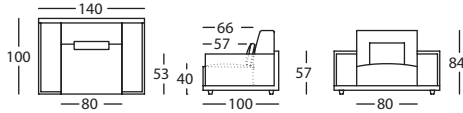

HAPPEN by Rafa García, 2010

SANCAL

SILLON 140 BRAZO ANCHO ALTO 84
ARMCHAIR 140 WIDE ARM HIGH 84
FAUTEUIL 140 BRAS LARGE HAUT 84

256.11.QJ.1