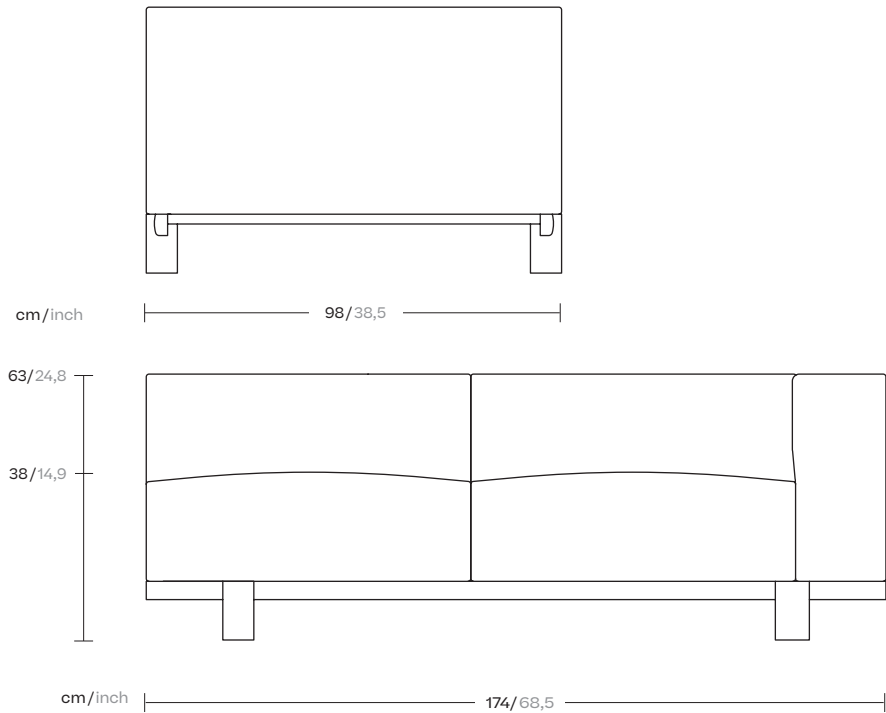

Right corner 2 seater

Designer
Rodolfo Dordoni

Collection
Molo

Reference
GKS420200

1/4

This is an example of a modular sofa in its purest form. Its orthogonal geometry is based on a rectangular modularity design, which means it can be easily adapted to suit any situation and optimise the space in which it sits.

Each module can be taken apart and re-organised, creating new uses and configurations.

The design is aesthetically minimalistic with intentionally oversized pieces.

On the other hand, the decorative elements have conscientiously not been emphasised in order to give centre stage to the various combinations of fabric, colours and carefully selected details.

kettal