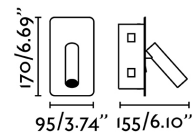

### Specifications

**Bulb:**

<b>Bulb included:</b>	No
<b>Transformer:</b>	Driver
<b>Transformer included:</b>	No
<b>IP:</b>	20
<b>Class:</b>	I
<b>Material:</b>	Steel and aluminium
<b>Designer:</b>	NAHTRANG
<b>Length:</b>	95 mm
<b>Net Width:</b>	140 mm
<b>Height:</b>	170 mm
<b>Net Weight:</b>	0.90 kg
<b>Volume:</b>	0.00161 m3