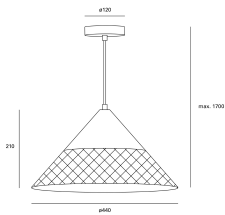

### TECHNICAL FEATURES

IP20

Power (W) : Max. power 40W

Voltage / frequency : 100-240V/50-60Hz

Total power consumption of light (W) : 40W

Warranty : 5 Years

Structure material : Steel

Structure finish : Black

Max. size of light bulb : 145/NA mm

Recommended light bulb : E27