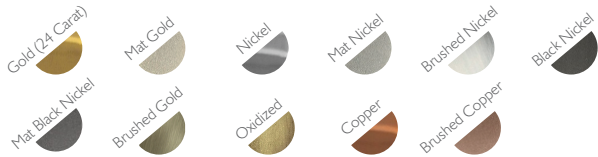

TPOLOGY | UPHOLSTERY

NAME | MIA
REF. | MIA

DIMENSIONS (approx.)

Width: 56 cm | 22 in Depth: 54 cm | 21.3 in Height: 86 cm | 33.8 in

WEIGHT

Net Weight: 15 kg | 33.1 lbs Gross Weight: 30 kg | 66.1 lbs

PACKING (approx.)

Dimension: 68 x 68 x 93 cm | 26.4 x 26.4 x 36.6 in

Volume: 0.46 m³ | 16.17 ft³

METAL FINISHING

Lacquered \\ Shine or mat \\ All RAL colours available

FABRICS
[CLICK HERE](#) 

-  - Products manufactured according the European norm of security EN 60 598-1.
-  - Products adjusted for instalation in surfaces normally inflammable.
-  - Products of class II. The electric isolation is double or reinforced.
-  - Products with the possibility of instalation of low-energy consumption bulbs.