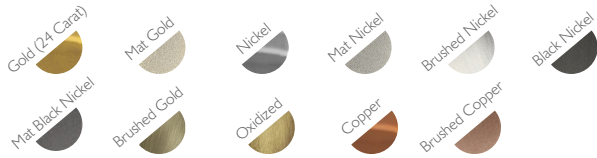

LAMPS

Number: 20 | Type: 40W max | G9

PACKING (approx.)

Dimensions: 188x78x37cm | 74x31x15 in

METAL FINISHING

Lacquered \ \ Shine or mat \ \ All RAL colours available

-  - Products manufactured according the European norm of security EN 60 598-1.
-  - Products adjusted for instalation in surfaces normally inflammable.
-  - Products of class II. The electric isolation is double or reinforced.
-  - Products with the possibility of instalation of low-energy consumption bulbs.