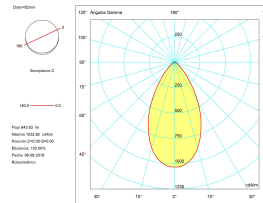

VENTILATION FEATURES

Power used: 8.9W

Service value measurement standard: EN 60879:2019

LOGISTICS

Net weight (kg): 0.19

Packaged weight (kg): 0.26

Packaging: 110mm x 110mm x 80mm