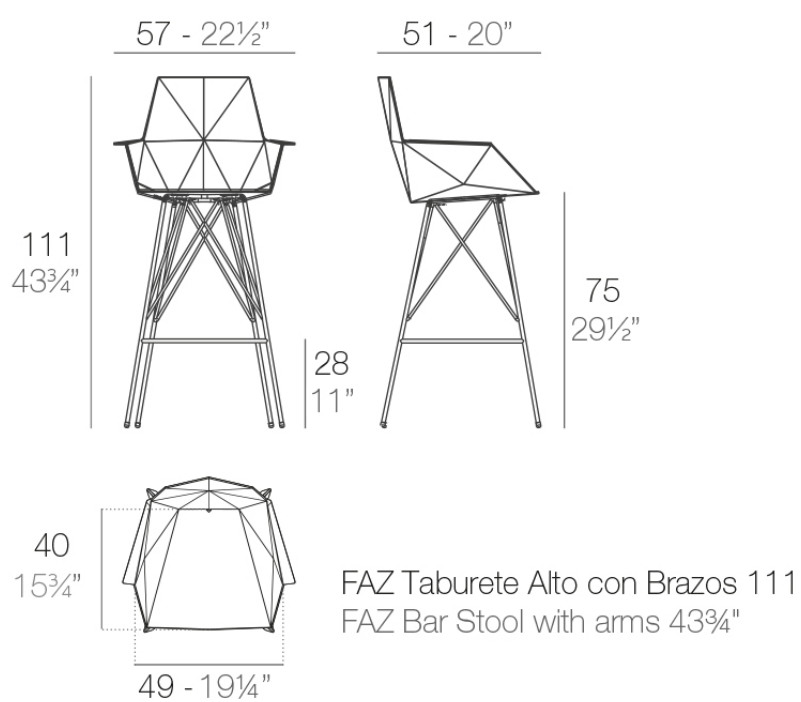

Faz bar stool 57x51x111cm

by Ramón Esteve

Vondom's Faz collection, designed by Ramón Esteve, is one of the firm's most iconic collections. It stands out for its modular design and sophistication, representing harmony, serenity and timelessness through mineral and emphatic shapes. Faz transforms environments with its unique combination of material and light, creating an enveloping and exclusive atmosphere.

Info

Description

Weight: 16.24 Kg

Finishes

finishes

BASIC PP
Ref. 54164

white

ecru

black

Available in various colors

estructura

ALUMINIUM
Ref. VVAR02123

white

ecru

black

Ambients