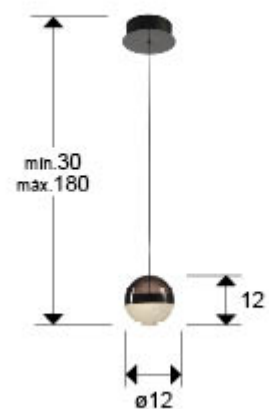

Orbes

276139

1 Light Pendants

LED lamp, made of metal, finished in black. Shade of Ø12 cm, of smoke polycarbonate and marbled glass, with metal ring finished in black chrome. 7W LED. 3,000K. 318 lm.

· This lamp is supplied with GRAVITY TOGGLES, to improve ceiling fixing.

GENERAL INFORMATION

EAN Code: 8435435339531
Type: 1 Light Pendants
Collection: Orbes

SIZES

Sizes: Ø 12.0 ↓ 12.0 cm
Height when installed: 30.0/ max. 160.0 cm
Weight: 1.0 Kg

SIZES WITH PACKAGING

Weight: 1.3 Kg
Volume: 0.0110m³
Sizes: ↔ 26.0 ↓ 22.0 ↗ 19.0 cm