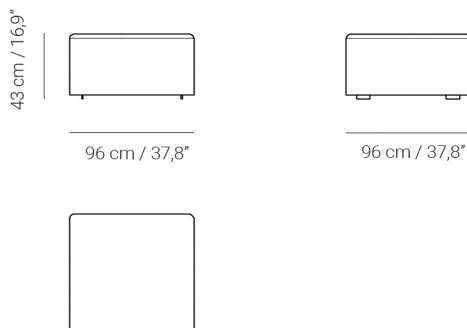

Tempo

Puff | Pouff

By Ramón Esteve

Código | Code

A5975

Medidas | Dimensions

(W) **96 cm / 37,80"**

(D) **96 cm / 37,80"**

(H) **43 cm / 16,93"**

C.O.M

Tela | Fabric: **3,00 m**

Piel | Leather: **6,00 m2**

Con la atención puesta en los detalles, Ramón Esteve ha diseñado el Puff Tempo. Ideal para complementar la colección de sofás del mismo nombre.

Perfecto como asiento extra o para ser utilizado como reposapiés. Disfrute del máximo confort mientras descansa en el sofá, a la vez que realza el diseño de su salón.

With attention to detail, Ramon Esteve has designed the Tempo Puff to complete the collection of sofas of the same name.

Ideal as an extra seat or to be used as a footrest. Enjoy maximum comfort while resting on the sofa, while at the same time enhancing the design of your living room.