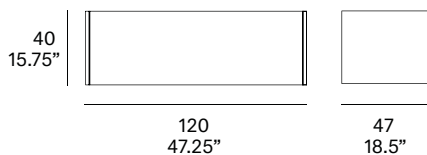

1-door / 1 puerta

Shipment details

Qty	1 hanging module (1 box)
Volume	0,36 m ³ / 12.5 ft ³
Gross weight	44 kg / 97 lb
Net weight	39 kg / 86 lb
Item dimensions (width x depth x height)	120 x 47 x 40 cm 47.25" x 18.5" x 15.75"