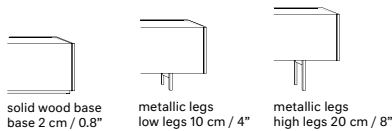

indoor

Team

4-door sideboard / aparador 4 puertas

Mario Ruiz, 2015/2021

T835

Furniture system made of solid wood from European oaks. Possibility to customize the top by using different upholstery. There are several options for the legs: solid wood base of 0.8" high and metallic legs of 4" or 8" high. The collection is also available in a lacquered version (MDF).

2-drawer / 2 cajones
2-door / 2 puertas

Shipment details

Qty	1 sideboard (1 box)
Volume	0,69 m ³ / 24.5 ft ³
Gross weight	89 kg / 196 lb
Net weight	81 kg / 178.5 lb
Item dimensions - with base (width x depth x height)	180 x 47 x 61 cm 70.75" x 18.5" x 24"
height with low legs	69 cm / 27.25"
height with high legs	79 cm / 31"