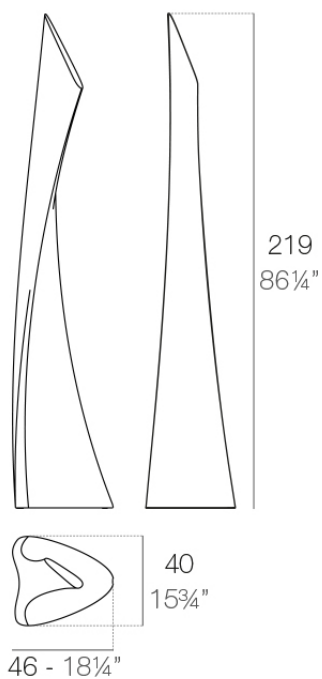

Wing lamp

by A-cero

The outdoor furniture's Wing Collection by A-cero for Vondom, was born as a result of the folding of the straight and curve lines projection mixed in a dynamic way.

Info

Description

Made of polyethylene resin by rotational moulding. 100% Recyclable. Item suitable for indoor and outdoor use. Available in different finishes.

Weight: 20 Kg

WING Lámpara
WING Lamp

Finishes

finishes

BASIC

Ref. 53033A

camel 2020

clay 2022