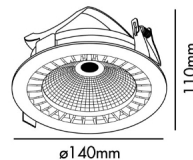

MINI-OPTIC is minimalist recessed downlight that can be moved on its horizontal axis. It allows an atmosphere perfect for retail and communal spaces to be created. Elegant, minimalist series, where the objects lit up take on a leading role. With a heat temperature of 2700 K, this downlight allows warm, comfortable atmospheres to be created. The 20° version is ideal for use as accent lighting in shop windows, shopfronts, restaurants or hotels, and also in exhibition rooms or museums.

General characteristics

Type	III
IP	23
Horizontal orientation	↻ 20
Power	18W
Cutting size	ø135mm

Material

Body/Structure	Aluminium
----------------	-----------

Finish

Body/Structure	White
----------------	-------