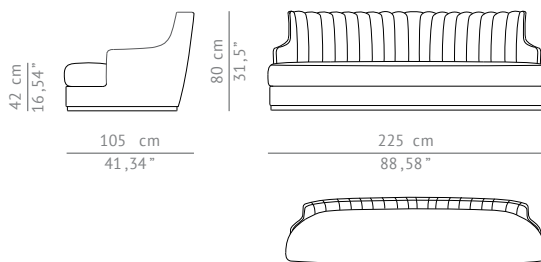

DIMENSIONS

WIDTH	225 cm 88,58"
DEPTH	105 cm 41,33"
HEIGHT	80 cm 31,5"
SEAT HEIGHT	42 cm 16,54"
SEAT DEPTH	62 cm 24,41"
ARMREST HEIGHT	55 cm 21,85"

MATERIALS

FABRIC	Synthetic leather
FABRIC REFERENCE	BB REAL II - Colour 08
FABRIC NEEDED	11 mts 433,07" (Standard width 1,40mts 55")
BASE	Fully upholstered

FABRIC / LEATHER REQUEST

COM	11 mts 433,07" (Standard width 1,40mts 55")
COL	169,4 sq ft

PACKAGING

DIMENSIONS	W 232 cm 91,34" D 112 cm 44,09" H 87 cm 34,2"
VOLUME	2,26 m ³ 79,81 ft ³
WEIGHT	185kg 407 lbs