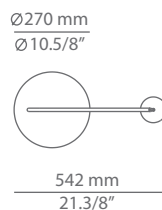

CUPOLINA

p-3939

reading lamp

Date	Type
Project	
Location	
Model #	Quantity
Specifier	

Description

Reading lamp with a curved metal body, aluminium dome head, acrylic lens diffuser and integrated LED. On/Off cord switch.

Pictures above might not show the specified dimensions or material. They are for illustration purposes only.

Ordering information

Product Code	Lamp	Finish
p-3939	LED 6,2W (led included) (2700K / Ang 120° / >90 CRI / 350mA) 100V - 240V / Typ* 725 lumens On/Off cord switch	 26 BLK Black 74 WH White 59 TC Terracotta CUSTOM

SPECIAL REQUIREMENTS

Custom finishes and versions

We offer custom plated or RAL finishes and shades. Alternate lamping and sizes available for projects. Consult our offices.

Special instructions

ESTILUZ, S.A.
Carretera d'Ogassa, s/n
17860 Sant Joan de les Abadesses
T+34 972 720 125
F+34 972 720 796

estiluz@estiluz.com
www.estiluz.com