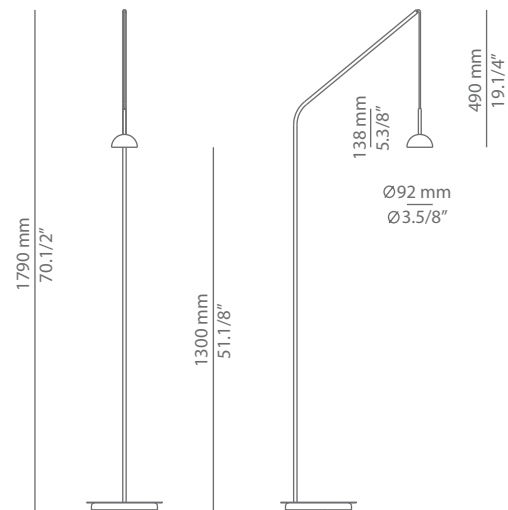

Special instructions

ESTILUZ, S.A.
Carretera d'Ogassa, s/n
17860 Sant Joan de les Abadesses
T+34 972 720 125
F+34 972 720 796

estiluz@estiluz.com
www.estiluz.com